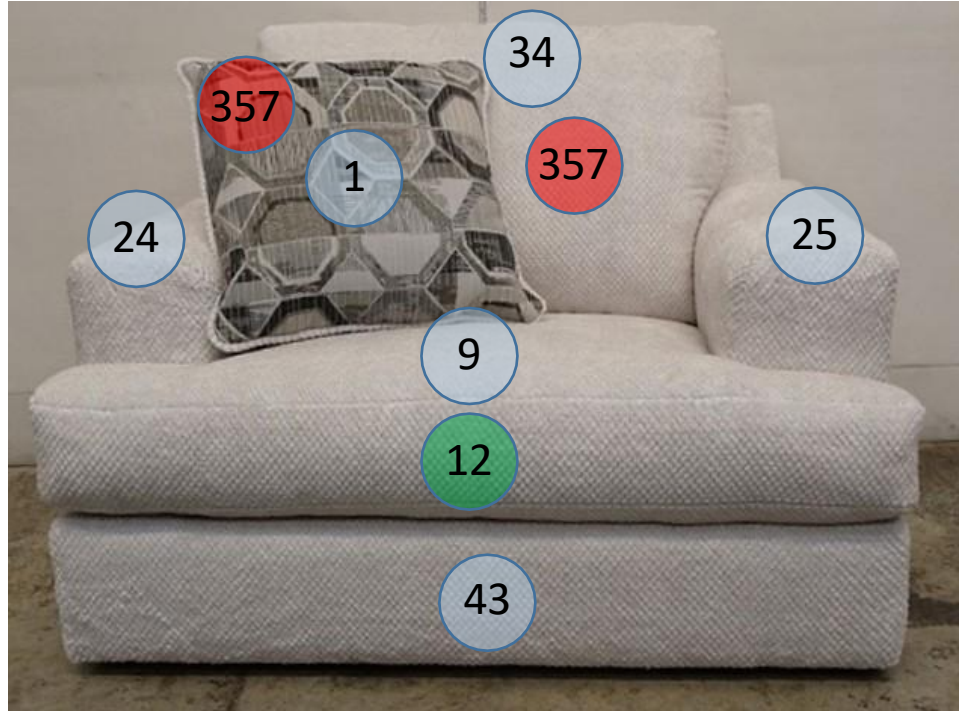

# 3140323

Call Out	Description
● (Red)	Blown Fiber
● (Yellow)	Cushion Chaise Pad - top Pad
● (Green)	Cushion Foam
● (Yellow)	KD Component
● (Light Blue)	Cover

*Signature*  
DESIGN  
BY **ASHLEY**®

46

362

433